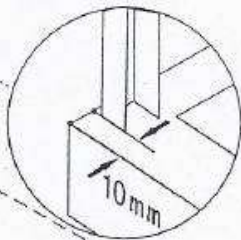

INSTALLATION INSTRUCTIONS

PP1D-80

Tools Required

◆ Box Contents

	<p>⑦  6</p>
	<p>⑧ ST4*30  6</p>
	<p>⑨  3</p>
	<p>⑩ ST4*12  3</p>
	<p>⑪  3</p>
	<p>⑫  1</p>

◆ Installation Steps

◆ Setup 1

1.2a

3

Φ6mm

7

8

ST4X30

1.2a

21

18

Φ6mm

7

8

ST4X30

◆ Setup 2

◆ Setup 3

◆ Setup 4

◆ Setup 5