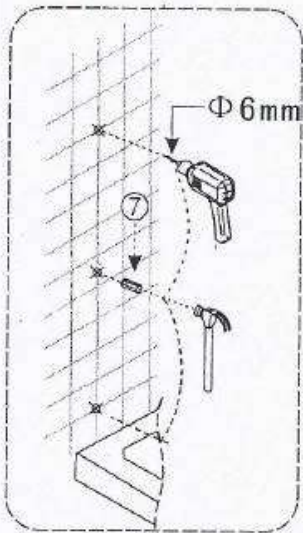

INSTALLATION INSTRUCTIONS

PP1D-80

Tools Required

◆ Box Contents

	<p>⑦  6</p>
	<p>⑧ ST4*30  6</p>
	<p>⑨  3</p>
	<p>⑩ ST4*12  3</p>
	<p>⑪  3</p>
	<p>⑫  1</p>

◆ Installation Steps

◆ Setup 1

1.2a

3

Φ6mm

7

8

ST4X30

1.2a

21

18

Φ6mm

7

8

ST4X30

◆ Setup 2

◆ Setup 3

◆ Setup 4

◆ Setup 5