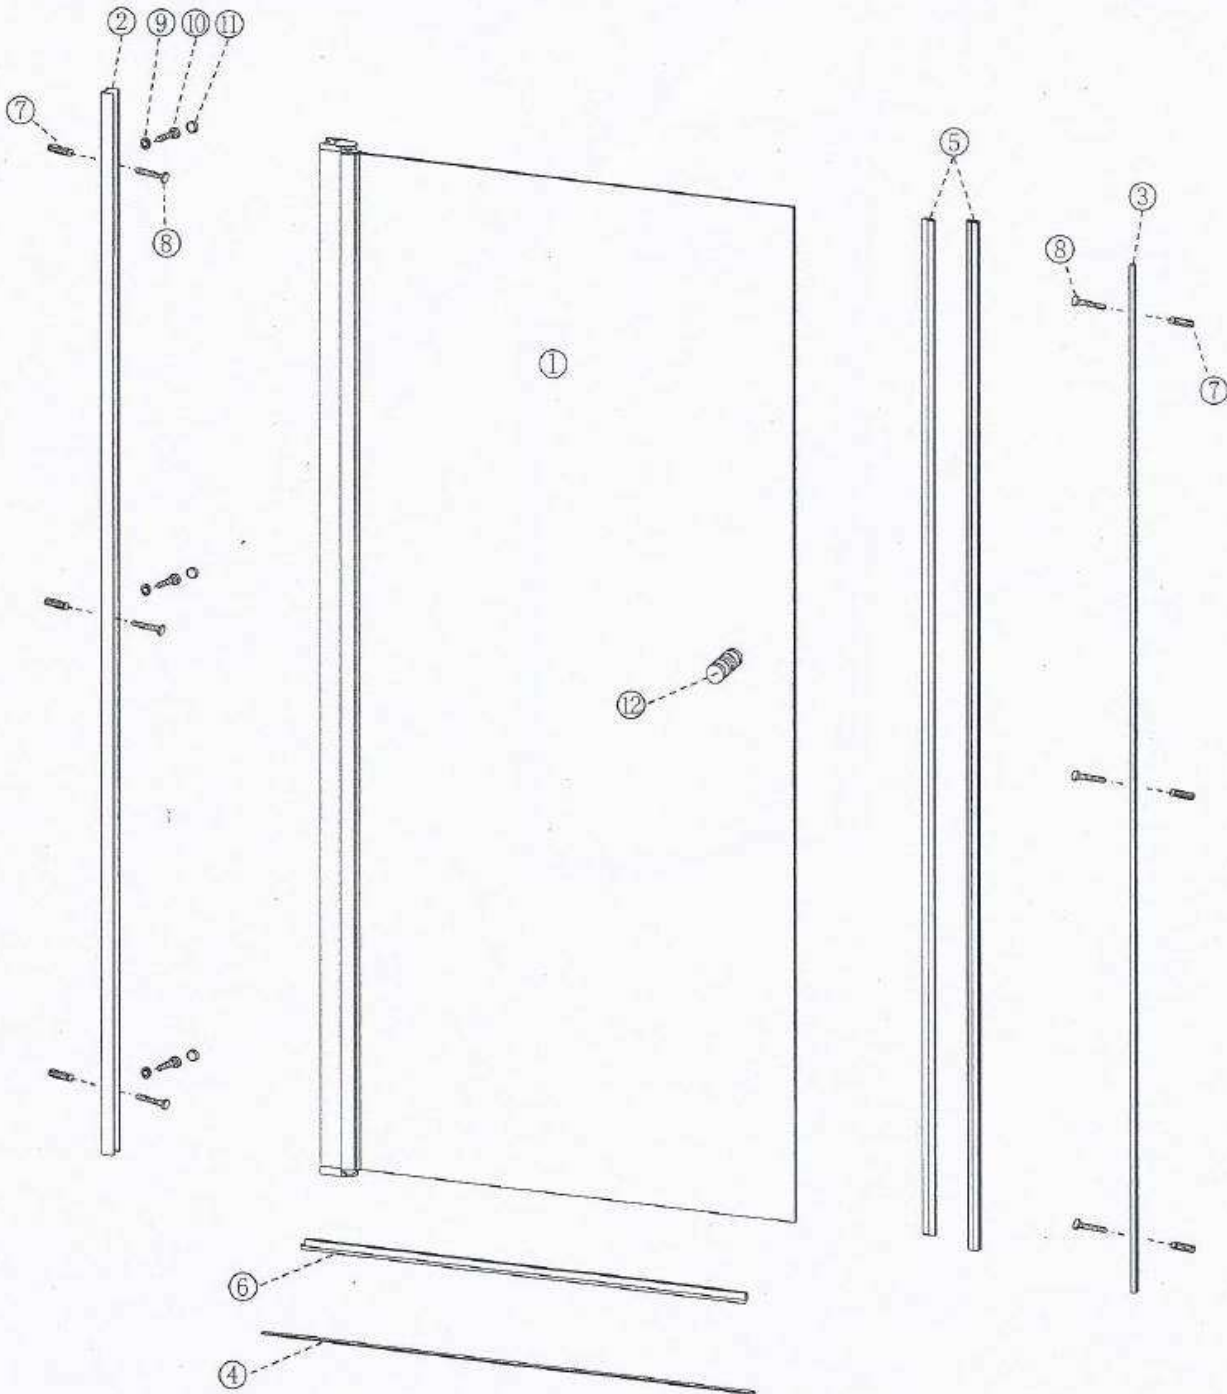

INSTALLATION INSTRUCTIONS

PP1D-80

Tools Required

◆ Box Contents

	<p>⑦  6</p>
	<p>⑧ ST4*30  6</p>
	<p>⑨  3</p>
	<p>⑩ ST4*12  3</p>
	<p>⑪  3</p>
	<p>⑫  1</p>

◆ Installation Steps

◆ Setup 1

1.2a

3

Φ6mm

7

8

ST4X30

1.2a

21

18

Φ6mm

7

8

ST4X30

◆ Setup 2

◆ Setup 3

◆ Setup 4

◆ Setup 5