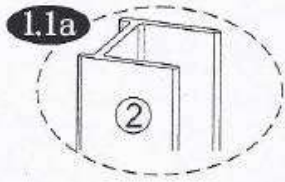

INSTALLATION INSTRUCTIONS

PP1D-80

Tools Required

◆ Box Contents

	<p>⑦  6</p>
	<p>⑧ ST4*30  6</p>
	<p>⑨  3</p>
	<p>⑩ ST4*12  3</p>
	<p>⑪  3</p>
	<p>⑫  1</p>

◆ Installation Steps

◆ Setup 1

1.2a

Φ6mm

7

8

ST4X30

◆ Setup 2

◆ Setup 3

◆ Setup 4

◆ Setup 5