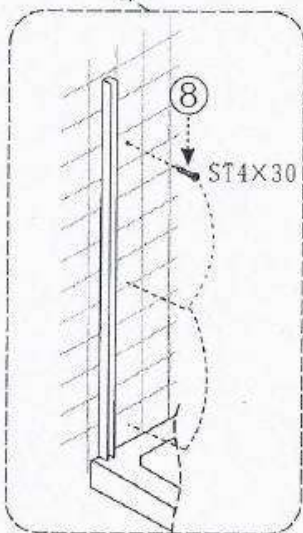

INSTALLATION INSTRUCTIONS

PP1D-80

Tools Required

◆ Box Contents

	<p>⑦  6</p>
	<p>⑧ ST4*30  6</p>
	<p>⑨  3</p>
	<p>⑩ ST4*12  3</p>
	<p>⑪  3</p>
	<p>⑫  1</p>

◆ Installation Steps

◆ Setup 1

1.2a

3

Φ6mm

7

8

ST4X30

1.2a

21

18

Φ6mm

7

8

ST4X30

◆ Setup 2

◆ Setup 3

◆ Setup 4

◆ Setup 5