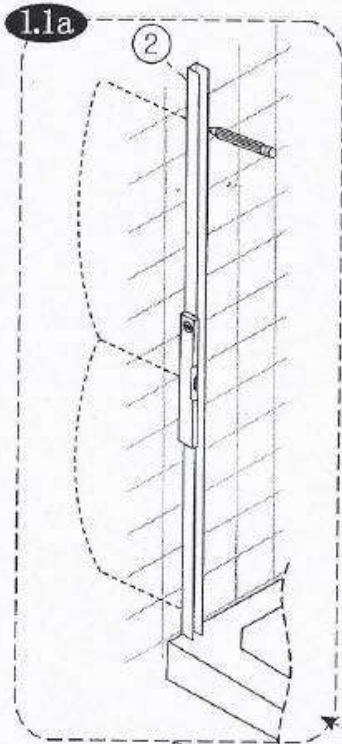

INSTALLATION INSTRUCTIONS

PP1D-80

Tools Required

◆ Box Contents

	<p>⑦  6</p>
	<p>⑧ ST4*30  6</p>
	<p>⑨  3</p>
	<p>⑩ ST4*12  3</p>
	<p>⑪  3</p>
	<p>⑫  1</p>

◆ Installation Steps

◆ Setup 1

1.2a

3

Φ6mm

7

8

ST4X30

1.2a

21

18

Φ6mm

7

8

ST4X30

◆ Setup 2

◆ Setup 3

◆ Setup 4

◆ Setup 5